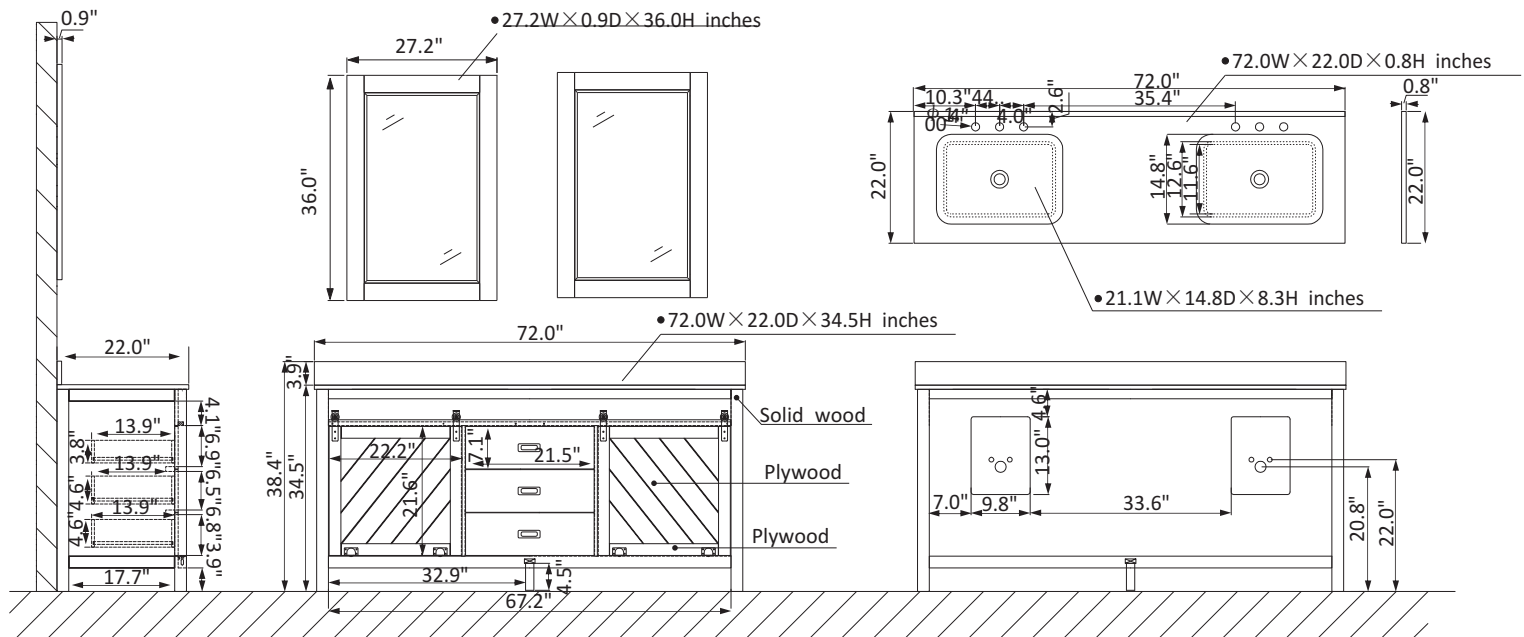

Altair Kinsley Vanity Collection 536072-GR-AW

Features

Construction: Solid wood / plywood

Finish: Gray Finish

Countertop: Artificial Carrara White Stone Countertop with backsplash

Sink: Two rectangular, undermount ceramic basins with overflow included

Faucet: Vanity top with pre-drilled 8" widespread faucet hole

Door/Drawer: 2 soft-sliding doors and 3 soft-closing drawers

Mirror: Dual matching, framed mirrors

Hardware: Zinc alloy black finish hardware